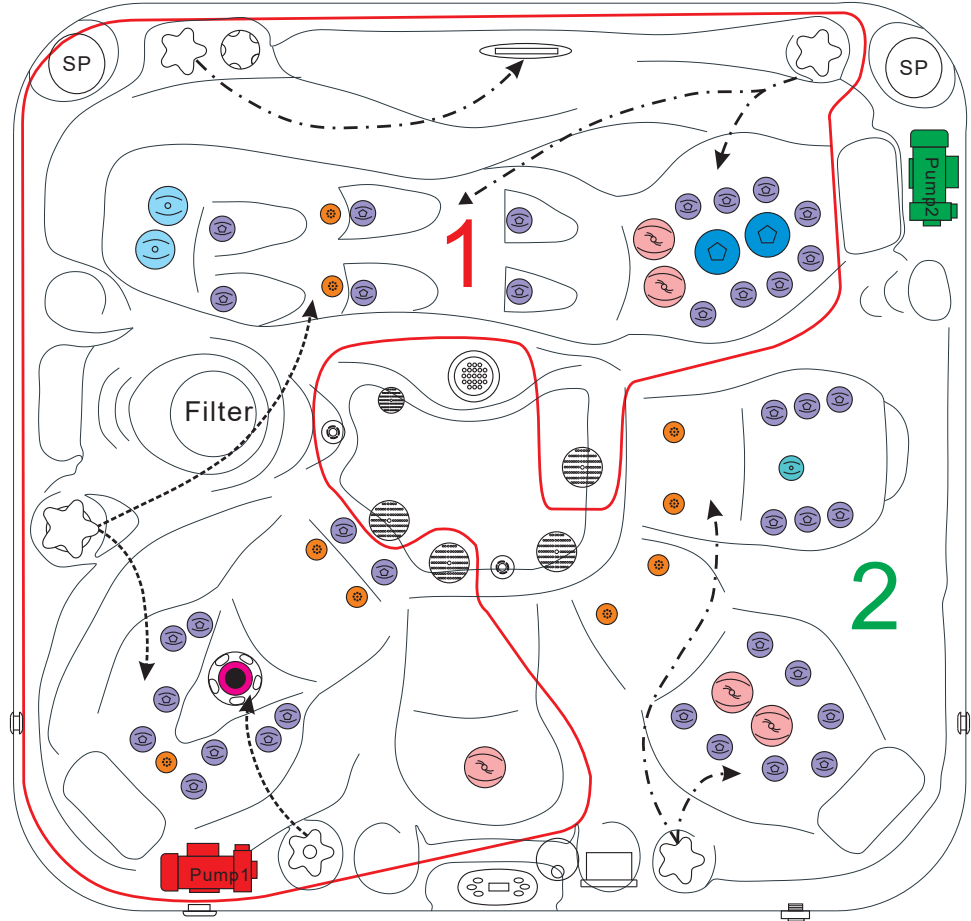

Clusterjet 150293	31 pcs		Water Diverter	150493		Speaker	150321
	Clusterjet 151322	1 pc		Air Control	150520		Controller & Heater JZ6013x1	152220
	Clusterjet 152186	2 pcs		Water Diverter	152029		Drainage	150511
	Mini Jet 150126	5 pcs		Aromatherapy	150560		WTC50 Circ. Pump	150817
	Power Jet 150155	2 pcs		Pillow	150403		LP300 Mass. Pump	150818
	Swim Jet 150202	1 pc		Filter lid Black	159111		LP300 Mass. Pump	150818
	Blowerjet 150561	9 pcs		Filter 4ch-949	151131		TP600 Display	151059
	Spa Light 150781	1 pc		Suction	150516			
				Suction	150517