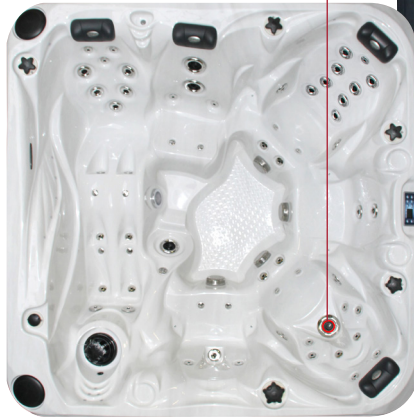

passion
spas | love your senses

THE ADMIRE

PASSION SPAS SIGNATURE COLLECTION

SPECIFICATIONS/GENERAL

Dimensions LxW x H.....	230 x 230 x 91 cm
Number of Seats.....	4
Number of Loungers.....	2
Capacity in Liter.....	1570
Dry Weight in kg.....	380
Full Weight in kg.....	1850
Shell Material.....	Aristech® Acrylic with Vinylester and Polyester
Synthetic Maintenance Free Cabinet.....	Standard
Removable Side Panels.....	4
Cabinet Material.....	Synthetic
Durable Support System.....	Synthetic
Everlast™ Full Floor Support Material.....	Polyester
High Density Urethane Insulation.....	Standard
Cup Holders.....	3

WATER SYSTEM

Total jets.....	60
Water Jets, Stainless Steel.....	50
Air Injector Jets.....	10
Air Control Valve.....	3
Filters / Surface.....	(1) 50 Square Feet
Top Access Skim Filter.....	High-Volume Vortex Skimmer
Floor Drain.....	1
External Drain.....	1
Hi Flow Suctions.....	4
Water Diverter Valve.....	3
5" Massage Jets, Directional, Rotational and Pulsational.....	5
3" Directional Jets.....	13
2" Directional Jets.....	41
Ozone Jets.....	6

SPECIAL FEATURES

Soft Air Massage System.....	Standard
Molded Headrest Soft Pillows with LED Light.....	4
StarBrite Interior LED Light System.....	Standard
Audio System with iPOD docking station, 2 built-in speakers...Standard	
Cascade Creek Water Fall.....	1
Exterior Corner LED Lighting.....	2
Aromatherapy System.....	Standard
Ozone Sanitation System.....	Standard
Synergy Water Maintenance System.....	Standard
Ultra Efficient Dual-Wrap Cabinet Insulation.....	Standard
5/4 Ultra Efficient Walk-On Cover.....	Standard
Wifi Ready.....	Standard