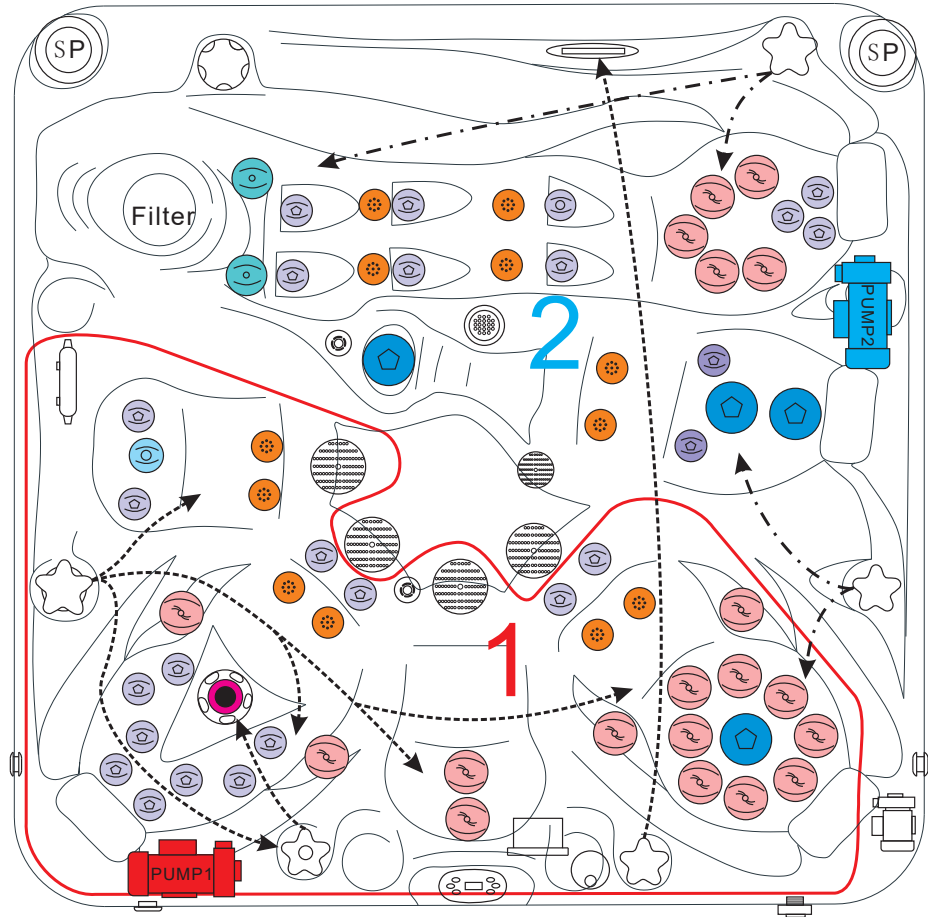

WATER SYSTEM

Total jets.....	60
Water Jets, Stainless Steel.....	50
Air Injector Jets.....	10
Air Control Valve.....	3
Filters / Surface.....	(1) 50 Square Feet
Top Access Skim Filter.....	High-Volume Vortex Skimmer
Floor Drain.....	1
External Drain.....	1
Hi Flow Suctions.....	4
Water Diverter Valve.....	3
5" Massage Jets, Directional, Rotational and Pulsational.....	5
3" Directional Jets.....	13
2" Directional Jets.....	41
Ozone Jets.....	6

PUMP INFORMATION

Massage Pump 1: LX LP300.....	2,2 kW
Massage Pump 2: LX LP300.....	2,2 kW
Filtration Pump: LX WTC50M.....	250W
Air Pump: LX AP300.....	300W

ELECTRICAL SYSTEM

Voltage.....	230/380 V
Amperage.....	230V - 20A / 380V - 16A
Full Flow Electric Heater.....	3 kW
Control System.....	Balboa BP600
Light (18 x Multi Color LED).....	Standard
Electronic Topside Control.....	Balboa TP600

passion
spas | love your senses

THE ADMIRE

PASSION SPAS SIGNATURE COLLECTION

POWER SUPPLY
1x 20A/230V or
1x 16A/380V

	Clusterjet 150293	25pcs		Water Diverter	150493		Speaker	150321
	Clusterjet 151322	1pc		Air Control	150520		Controller & Heater	152220
	Clusterjet 152186	2pcs		Optional Air Pump	150827		Drainage	150511
	Mini Jet 150126	19pcs		Water Diverter	152029		WTC50 Circ. Pump	150817
	Power Jet 150155	4pcs		Aromatherapy	150560		LP300 Mass. Pump	150818
	Swim Jet 150202	1pc		UV lamp	150777		LP300 Mass. Pump	150818
	Blowerjet 150561	12pcs		Pillow	150403		TP600 Display	151059
	Spa Light 150781	1pc		Filter lid Black	159111			
	Suction 150516	1pc		Filter 4ch-949	151131			
				Suction	150517			