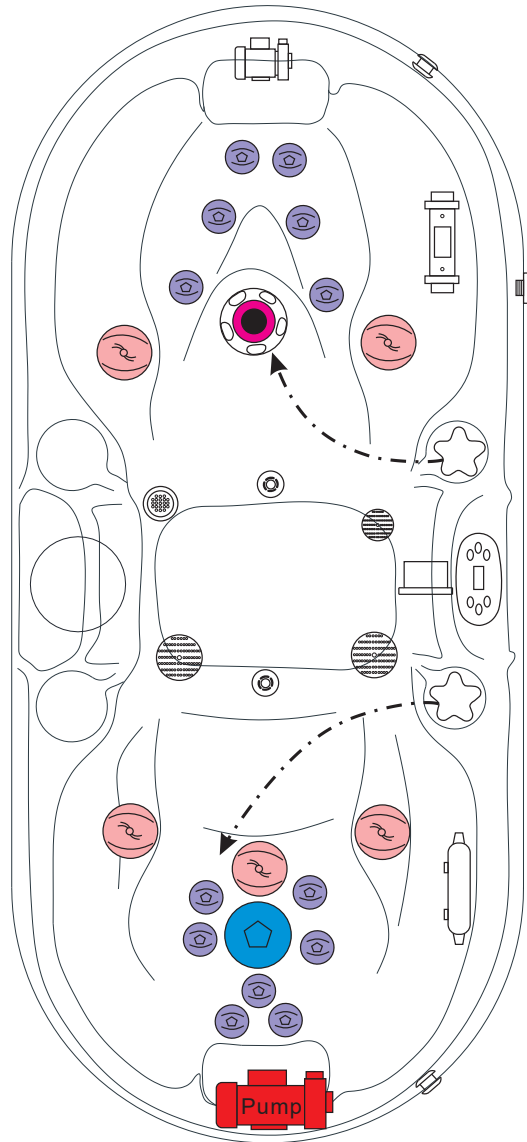

THE BLISS

PASSION SPAS SIGNATURE COLLECTION

passion
spas | love your senses

SPECIFICATIONS/GENERAL

Dimensions L x W x H.....	225 x 100 x 80 cm
Number of Seats.....	2
Capacity in Liter.....	450
Dry Weight in kg.....	150
Full Weight in kg.....	600
Shell Material.....	Aristech® Acrylic with Vinylester and Polyester
Synthetic Maintenance Free Cabinet.....	Standard
Removable Side Panels.....	4
Cabinet Material.....	Synthetic
Durable Support System.....	Synthetic
Everlast™ Full Floor Support Material.....	Polyester
High Density Urethane Insulation.....	Standard

WATER SYSTEM

Total jets.....	20
Water Jets, Stainless Steel.....	20
Air Injector Jets.....	2
Air Control Valve.....	2
Filters / Surface.....	50 Square Feet
Side Access Skim Filter.....	High-Volume Side Load Skimmer
Floor Drain.....	1
External Drain.....	1
Hi Flow Suctions.....	2
5" Massage Jets, Directional, Rotational and Pulsational.....	2
3" Directional Jets.....	3
2" Directional Jets.....	14
Ozone Jets.....	1

PUMP INFORMATION

Massage Pump 1: LX LP300.....	2,2 kW
Filtration Pump: LX WTC50M.....	200 W

ELECTRICAL SYSTEM

Voltage.....	230 V
Amperage.....	16 A
Full Flow Electric Heater.....	2 kW
Control System.....	Balboa GS100
Light (18 x Multi Color LED).....	Standard
Electronic Topside Control.....	Balboa VL401

THE BLISS

PASSION SPAS SIGNATURE COLLECTION

POWER SUPPLY
 1x 16A/230V or
 1x 20A/230V

	Clusterjet 150293	13pcs		Air Control	150520		Controller	150041
	Mini Jet 150126	5pcs		UV lamp	150777		Heater	150063
	Power Jet 150155	1pc		Pillow	150403		Drainage	150511
	Swim Jet 150202	1pc		Skimmer Front Filter 6ch-940	150928 151140		WTC50 Circ. Pump	150817
	Spa Light 150766	1pc					LP300 Mass. Pump	150818
	Suction 150516	1pc					VL260 Display	150031
	Suction 150517	2pcs						