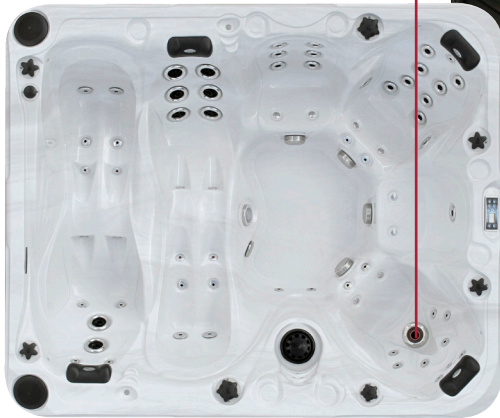

passion
spas | love your senses

THE DESIRE

PASSION SPAS SIGNATURE COLLECTION

SPECIFICATIONS/GENERAL

Dimensions LxW xH.....	274x228 x 91 cm
Number of Seats.....	4
Number of Loungers.....	2
Capacity in Liter.....	1660
Dry Weight in kg.....	490
Full Weight in kg.....	2150
Shell Material.....	Aristech® Acrylic with Vinylester and Polyester
Synthetic Maintenance Free Cabinet.....	Standard
Removable Side Panels.....	4
Durable Support System.....	Synthetic
Everlast™ Full Floor Support Material.....	Polyester
High Density Urethane Insulation.....	Standard
Cup Holders.....	?

WATER SYSTEM

Total jets.....	68
Water Jets, Stainless Steel.....	60
Air Injector Jets.....	8
Air Control Valve.....	3
Filters / Surface.....	(1) 50 Square Feet
Top Access Skim Filter.....	High-Volume Vortex Skimmer
Floor Drain.....	1
External Drain.....	1
Hi Flow Suctions.....	4
Water Diverter Valve.....	2
5" Massage Jets, Directional, Rotational and Pulsational.....	9
3" Directional Jets.....	21
2" Directional Jets.....	29
Ozone Jets.....	1

SPECIAL FEATURES

Soft Air Massage System.....	Standard
Molded Headrest Soft Pillows with LED Light.....	4
StarBrite Interior LED Light System.....	Standard
Cascade Creek Water Fall.....	1
Exterior Corner LED Lighting.....	2
Aromatherapy System.....	Standard
Ozone Sanitation System.....	Standard
Synergy Water Maintenance System.....	Standard
Ultra Efficient Dual-Wrap Cabinet Insulation.....	Standard
5/4 Ultra Efficient Walk-On Cover.....	Standard
Wifi Ready.....	Standard

PUMP INFORMATION

Massage Pump 1: LX LP300.....	2,2 kW
Massage Pump 2: LX LP300.....	2,2 kW
Filtration Pump: LX WTC50M.....	250W
Air Pump: LX AP300.....	300W

ELECTRICAL SYSTEM

Voltage.....	230/380 V
Amperage.....	230V - 20A / 380V - 16A
Full Flow Electric Heater.....	3 kW
Control System.....	Balboa BP600
Light (18 x Multi Color LED).....	Standard
Electronic Topside Control.....	Balboa TP600