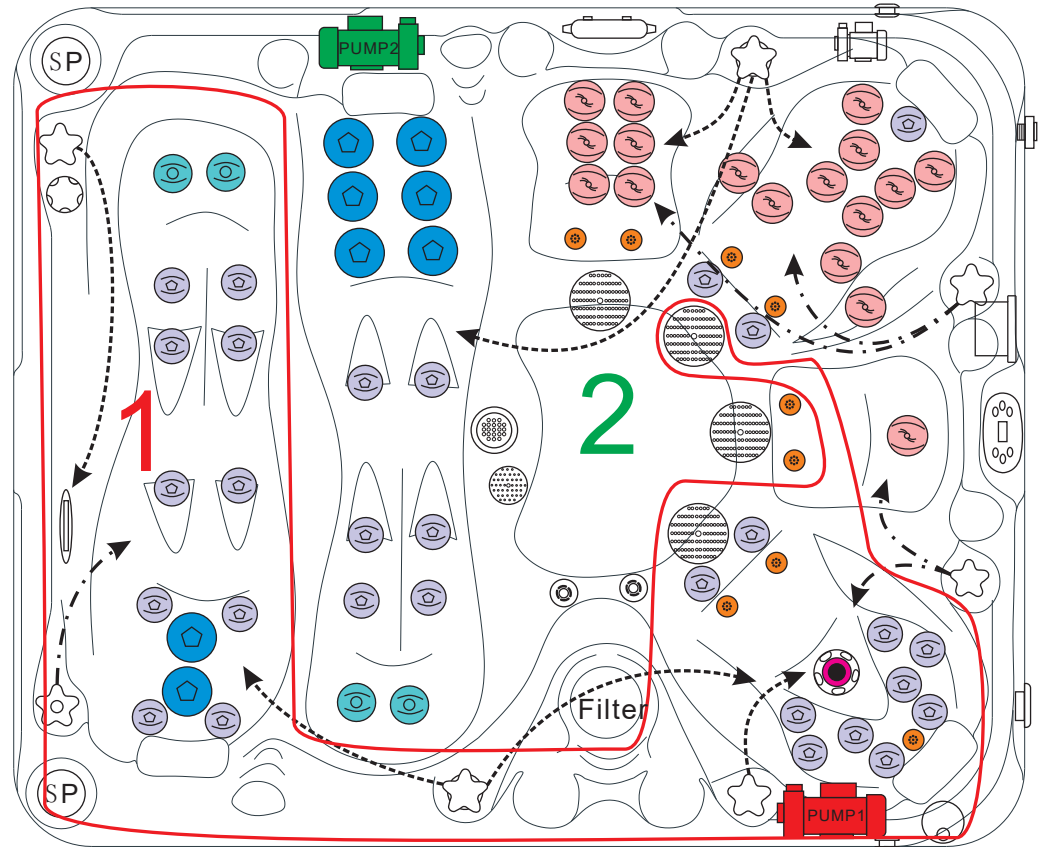

passion
spas | love your senses

THE DESIRE

PASSION SPAS SIGNATURE COLLECTION

SPECIFICATIONS/GENERAL

Dimensions LxW xH.....	274x228 x 91 cm
Number of Seats.....	4
Number of Loungers.....	2
Capacity in Liter.....	1660
Dry Weight in kg.....	490
Full Weight in kg.....	2150
Shell Material.....	Aristech® Acrylic with Vinylester and Polyester
Synthetic Maintenance Free Cabinet.....	Standard
Removable Side Panels.....	4
Durable Support System.....	Synthetic
Everlast™ Full Floor Support Material.....	Polyester
High Density Urethane Insulation.....	Standard
Cup Holders.....	?

PUMP INFORMATION

Massage Pump 1: LX LP300.....	2,2 kW
Massage Pump 2: LX LP300.....	2,2 kW
Filtration Pump: LX WTC50M.....	250W
Air Pump: LX AP300.....	300W

ELECTRICAL SYSTEM

Voltage.....	230/380 V
Amperage.....	230V - 20A / 380V - 16A
Full Flow Electric Heater.....	3 kW
Control System.....	Balboa BP600
Light (18 x Multi Color LED).....	Standard
Electronic Topside Control.....	Balboa TP600

passion
spas | love your senses

THE DESIRE

PASSION SPAS SIGNATURE COLLECTION

POWER SUPPLY
1x 20A/230V or
1x 16A/380V

Clusterjet 150293 29pcs

Clusterjet 151322 4pcs

Mini Jet 150126 17pcs

Power Jet 150155 8pcs

Drainage 150511

WTC50 Circ. Pump 150817

LP300 Mass. Pump 150818

LP300 Mass. Pump 150818

TP600 Display 151061