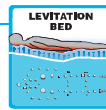

### SPECIFICATIONS/GENERAL

Dimensions L x W x H.....	305 x 228 x 91 cm
Number of Seats.....	5
Number of Loungers.....	2
Capacity in Liter.....	1650
Dry Weight in kg.....	500
Full Weight in kg.....	2150
Shell Material.....	Aristech® Acrylic with Vinylester and Polyester
Synthetic Maintenance Free Cabinet.....	Standard
Removable Side Panels.....	4
Durable Support System.....	Synthetic
Everlast™ Full Floor Support Material.....	Polyester
High Density Urethane Insulation.....	Standard
Cup Holders.....	6