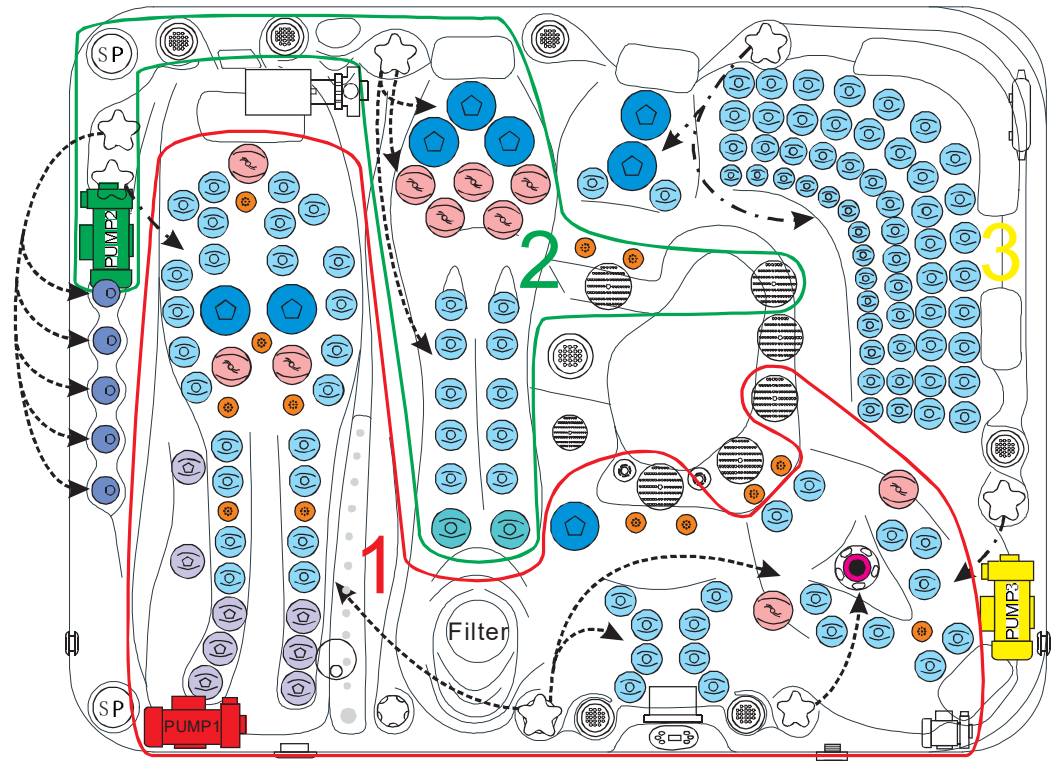

Waterjet 153950	5pcs		Air Control	150827		Speaker	150321
	Clusterjet 150293	8pcs		Water Diverter	150493		Controller & Heater	152222
	Clusterjet 151322	110pcs		Water/Air Control	150520		Drainage	150511
	Clusterjet 152186	2pcs		Aromatherapy	150560		WTC50 Circ. Pump	150817
	Mini Jet 150126	10pcs		UV lamp	150777		LP300 Mass. Pump	150818
	Power Jet 150155	8pcs		Pillow	150403		TP800 Display	151061
	Swim Jet 150202	1pc		Corner Pillow	150387		Diverter Pump	150828
	Blowerjet 150561	13pcs		Filter lid Black	159111			
	Spa Light 150766	6pcs		Filter 4ch-949	151131			
	Spa Light 150781	1pc						
	Suction 150516	1pc						
	Suction 150517	6pcs