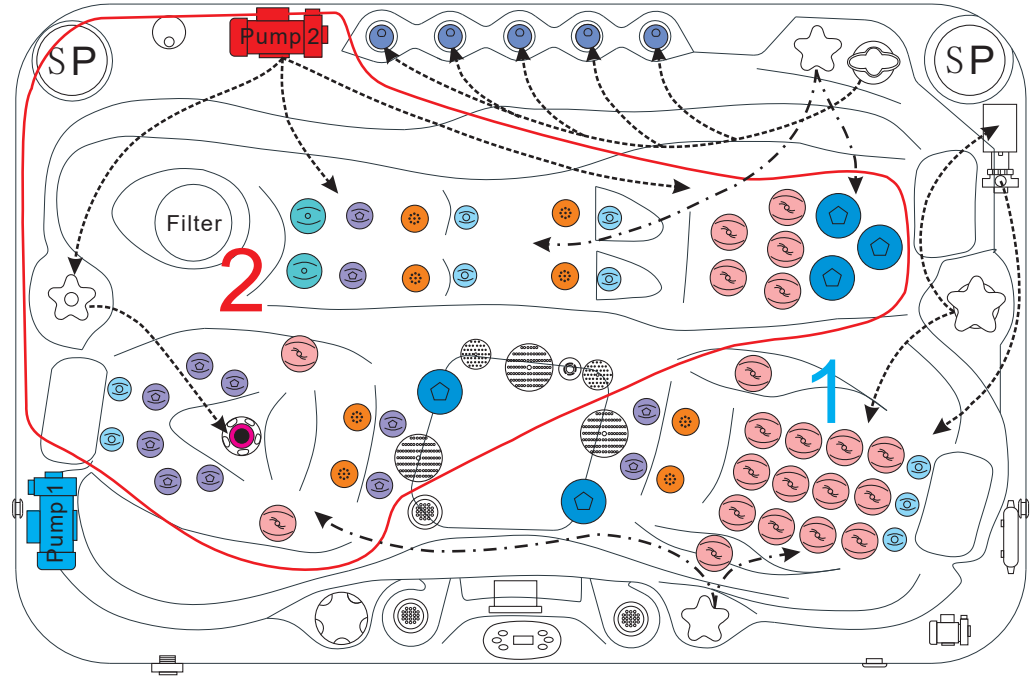

WATER SYSTEM

Total jets.....	60
Water Jets, Stainless Steel.....	52
Air Injector Jets.....	8
Air Control Valve.....	2
Filters / Surface.....	(1) 50 Square Feet
Top Access Skim Filter.....	High-Volume Vortex Skimmer
Floor Drain.....	1
External Drain.....	1
Hi Flow Suctions.....	4
Water Diverter Valve.....	1
5" Massage Jets, Directional, Rotational and Pulsational.....	4
3" Directional Jets.....	19
2" Directional Jets.....	36
Ozone Jets.....	1

PUMP INFORMATION

Massage Pump 1: LX LP300.....	2,2 kW
Massage Pump 2: LX LP300.....	2,2 kW
Filtration Pump: LX WTC50M.....	250W
Air Pump: LX AP300.....	300W

ELECTRICAL SYSTEM

Voltage.....	230/380 V
Amperage.....	230V - 20A / 380V - 16A
Full Flow Electric Heater.....	3 kW
Control System.....	Balboa BP600
Light (18 x Multi Color LED).....	Standard
Electronic Topside Control.....	Balboa TP600

passion
spas | love your senses

THE SENSATION

PASSION SPAS EXCLUSIVE COLLECTION

POWER SUPPLY
1x 20A/230V or
1x 16A/380V

- Waterjet 153950 5pcs
- Clusterjet 150293 12pcs
- Clusterjet 151322 9pcs
- Clusterjet 152186 2pcs
- Mini Jet 150126 21pcs
- Power Jet 150155 5pcs
- Swim Jet 150202 1pc
- Blowerjet 150561 8pcs
- Spa Light 150766 3pcs
- Suction 150516 2pcs
- Suction 150517 3pcs

- Speaker 150321
- Controller & Heater JZ6013x1 152220
- Drainage 150511
- WTC50 Circ. Pump 150817
- LP300 Mass. Pump 150818
- LP300 Mass. Pump 150818
- TP800 Display 151061
- Water Diverter Pump 150828