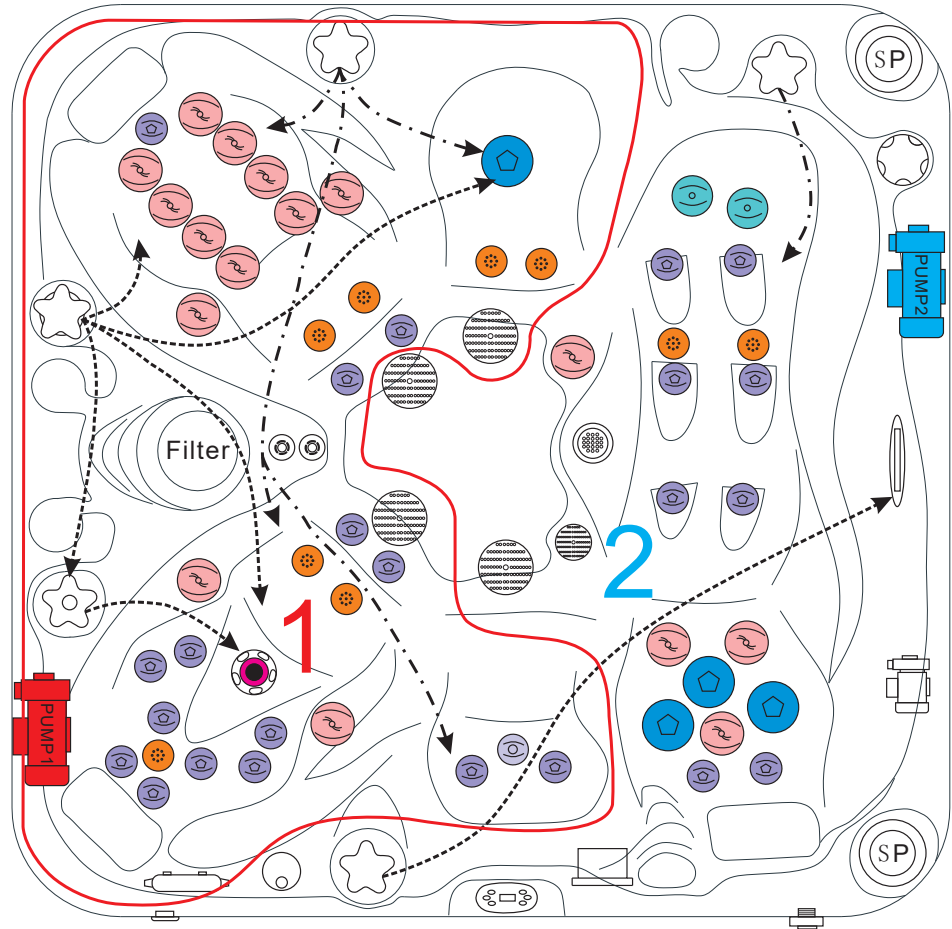

Clusterjet 150293	23pcs		Water Diverter	150493		Speaker	150321
	Clusterjet 151322	1pc		Air Control	150520		Controller & Heater JZ6013x1	152220
	Clusterjet 152186	2pcs		Optional Air Pump	150827		Drainage	150511
	Mini Jet 150126	16pcs		Water Diverter	152029		WTC50 Circ. Pump	150817
	Power Jet 150155	4pcs		Aromatherapy	150560		LP300 Mass. Pump	150818
	Swim Jet 150202	1pc		UV lamp	150777		LP300 Mass. Pump	150818
	Blowerjet 150561	9pcs		Pillow	150403		TP600 Display	151059
	Spa Light 150781	1pc		Filter lid Black	159111			
	Suction 150516	1pc		Filter 4ch-949	151131			
				Suction	150517