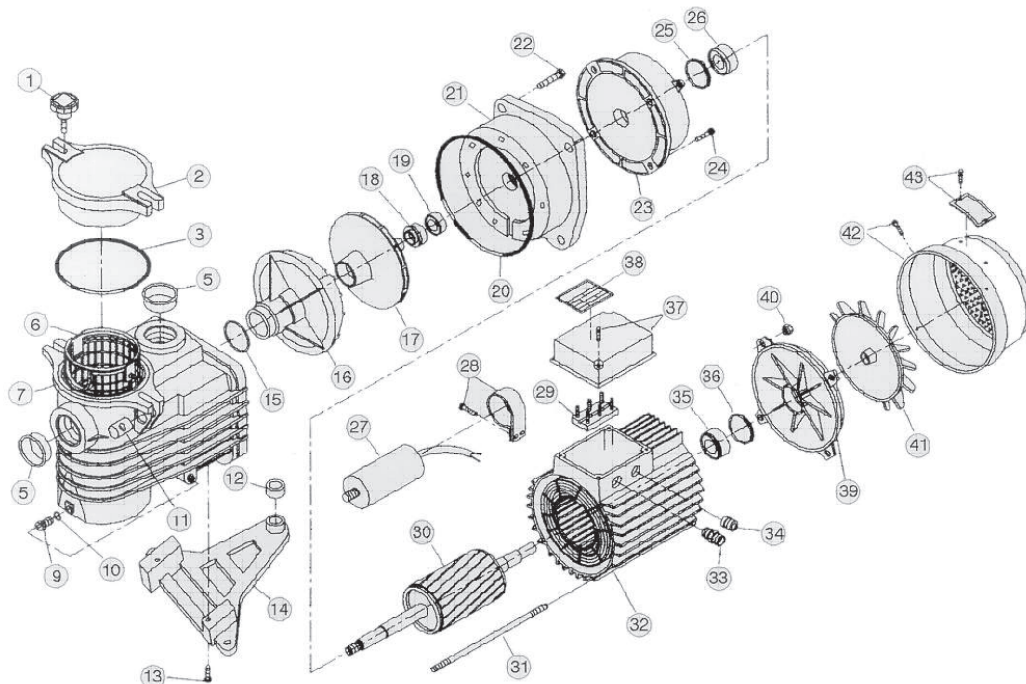

ONDINA® POOL PUMPS

Ondina® centrifugal pool pump. Made in thermosetted plastic reinforced with fibre glass.
The product is CE marked. Directive 89/392. Class F. IP 54. 50Hz. 2850 rpm
Max water temperature 60°C. Max water pressure 2,5 bar.

Pump performance				
M ³ /h at 6 m	8,9	10,1	13,2	19,2
M ³ /h at 8 m	7	8,5	12	17
M ³ /h at 10 m	4,8	6,6	10	14,5
M ³ /h at 12 m	1	4	7,5	10,5
M ³ /h at 14 m	0	0,5	3,5	5,5

Measurement./In mm				
A	475	475	475	505

POOL PUMPS

ONDINA® POOL PUMPS

Part number	Spare part number			
	0,25 kW	0,37 kW	0,55 kW	0,75 kW
01. Lid screw	39-200100	39-200100	39-200100	39-200100
02. Pump lid	39-210200	39-210200	39-210200	39-210200
03. O-ring for lid	39-210300	39-210300	39-210300	39-210300
06. Filter basket 3,2 mm	39-210600	39-210600	39-210600	39-210600
07. Pump casing	39-210700	39-210700	39-210700	39-210700
09. Drain plug 1/4"	39-201000	39-201000	39-201000	39-201000
10. O-ring for drain plug	39-200800	39-200800	39-200800	39-200800
11. Nut pin M8	39-200900	39-200900	39-200900	39-200900
13. Screw for base	39-201100	39-201100	39-201100	39-201100
14. Pump base	39-201200	39-201200	39-201200	39-201200
15. Diffuser gasket	39-211300	39-211300	39-211300	39-211300
16. Diffuser	39-211400	39-211400	39-211400	39-211400
17. Impeller	39-211602	39-211603	39-211605	39-211607
18. Seal part. Carbon	39-201700	39-201700	39-201700	39-201700
19. Seal part. Ceramic	39-201800	39-201800	39-201800	39-201800
20. O-ring for pump flange	39-211900	39-211900	39-211900	39-211900
21. Pump flange	39-212000	39-212000	39-212000	39-212000
26. Bearing 2RS. Rear	39-366202	39-366202	39-366202	39-366202
27. Capacitor at 230 v. pumps	-	39-102214	39-102214	39-102220
32. Complete motor 230 volt	39-219202	39-219203	39-219205	39-219207
32. Complete motor 230/400 volt	-	39-219403	39-219405	39-219107
35. Bearing 2RS. Front	39-366202	39-366202	39-366202	39-366202
41. Fan	39-203401	39-203401	39-203401	39-203401
42. Fancover	Please contact our sales department.			