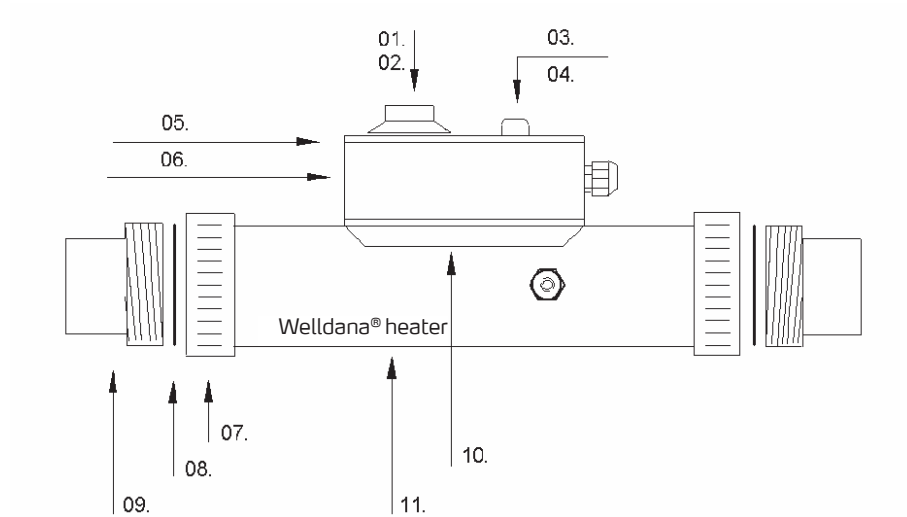

## IN-LINE ELECTRIC HEATER

Spare parts for In-line Heater.  
34-100727

Part number		Spare part number
1	Knob for thermostat	69-644802
2	Thermostat 0 - 40°C	69-641030
3	Knob for Hi-limit	69-645015
4	Hi-limit	69-641510
6	Encloser	39-340600
7	Retainer nut 1½"	39-340060
8	Gasket 1½"	39-340050
9	Adaptor 1½" x 50 mm	39-340020
10	Gasket for heaterbody	39-340620