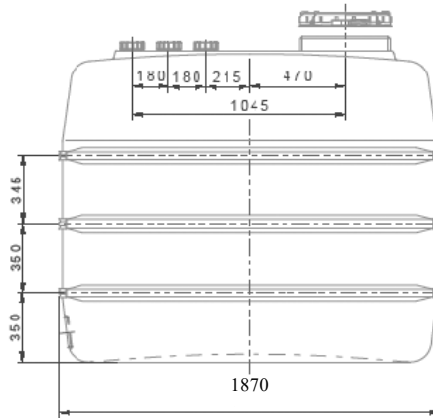

BALANCE TANKS

Spare parts:

69-301100	Retainer, nut - red
69-301120	Threaded flange - red
69-301130	Retainer, nut - black
69-301140	Threaded flange, black