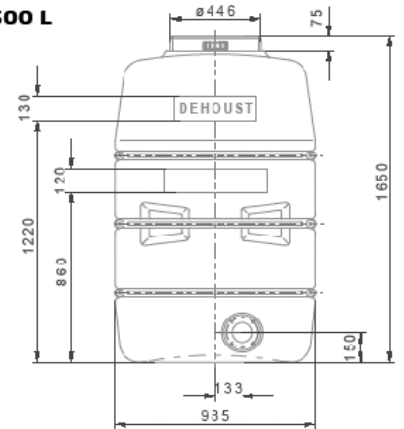

BALANCE TANKS

Spare parts:

69-301100	Retainer, nut - red
69-301120	Threaded flange - red
69-301130	Retainer, nut - black
69-301140	Threaded flange, black