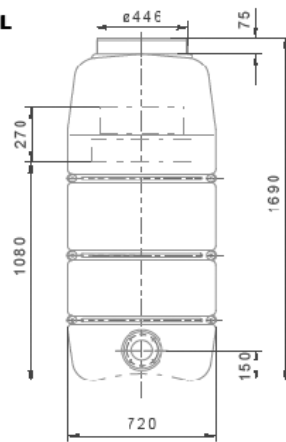

BALANCE TANKS

Spare parts:

69-301100	Retainer, nut - red
69-301120	Threaded flange - red
69-301130	Retainer, nut - black
69-301140	Threaded flange, black