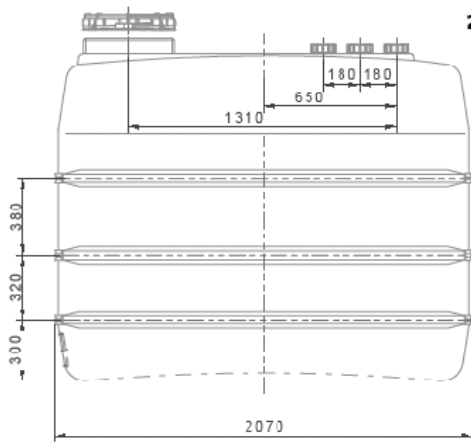

BALANCE TANKS

Spare parts:

69-301100	Retainer, nut - red
69-301120	Threaded flange - red
69-301130	Retainer, nut - black
69-301140	Threaded flange, black