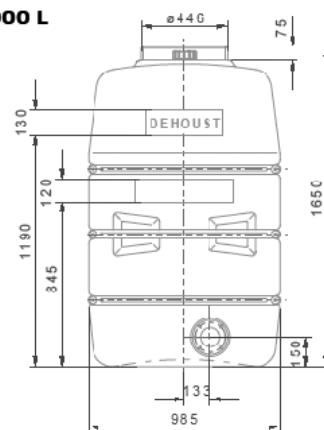

BALANCE TANKS

Spare parts:

69-301100	Retainer, nut - red
69-301120	Threaded flange - red
69-301130	Retainer, nut - black
69-301140	Threaded flange, black