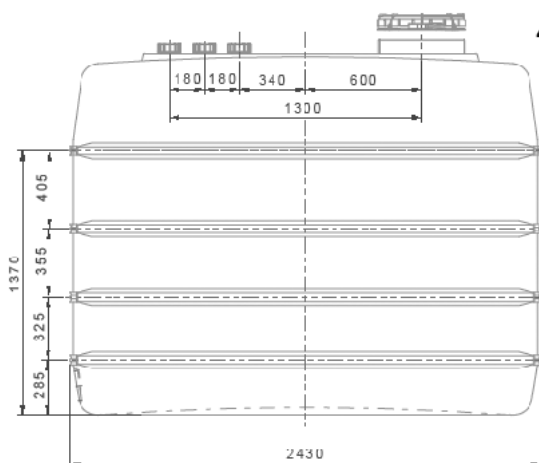

BALANCE TANKS

Spare parts:

69-301100	Retainer, nut - red
69-301120	Threaded flange - red
69-301130	Retainer, nut - black
69-301140	Threaded flange, black