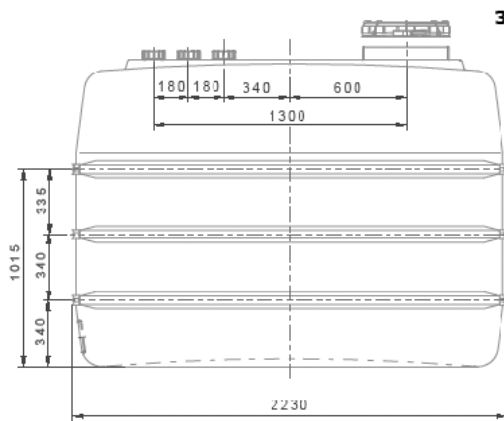

BALANCE TANKS

Spare parts:

69-301100	Retainer, nut - red
69-301120	Threaded flange - red
69-301130	Retainer, nut - black
69-301140	Threaded flange, black