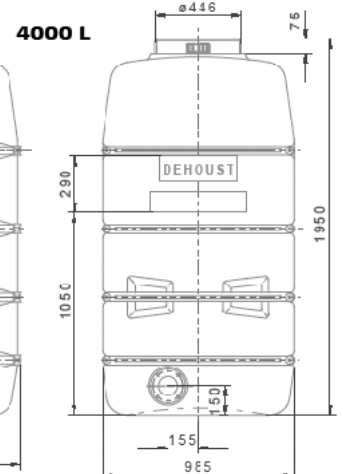

BALANCE TANKS

Spare parts:

69-301100	Retainer, nut - red
69-301120	Threaded flange - red
69-301130	Retainer, nut - black
69-301140	Threaded flange, black