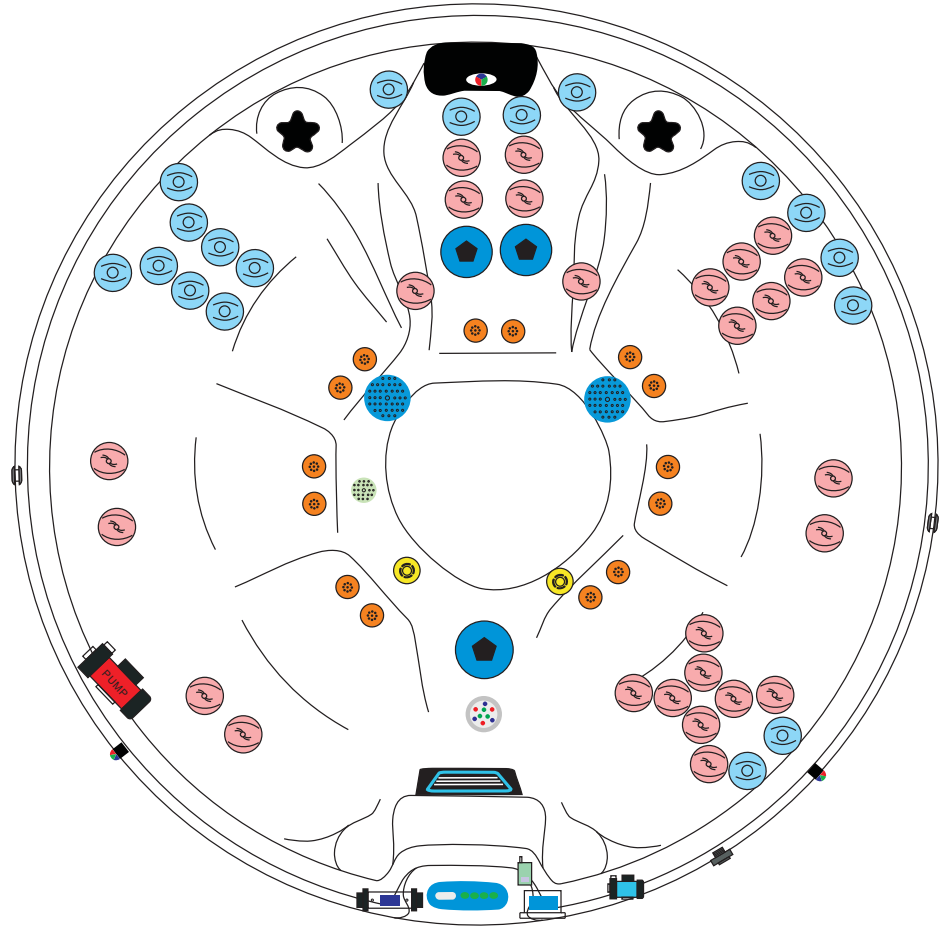

RECHARGE

PASSION SPAS PURE COLLECTION

SPECIFICATIONS/GENERAL

Dimensions L x W x H.....	Ø 200 x 85 cm
Number of Seats.....	7
Capacity in Liter.....	1340
Dry Weight in kg.....	220
Full Weight in kg.....	1560
Shell Material.....	Aristech® Acrylic with Vinylester and Polyester
Synthetic Maintenance Free Cabinet.....	Standard
Removable Side Panels.....	4
Cabinet Material.....	Synthetic
Durable Support System.....	Synthetic
Everlast™ Full Floor Support Material.....	Synthetic
High Density Urethane Insulation.....	Standard

WATER SYSTEM

Total jets.....	61
Water Jets, Stainless Steel.....	46
Air Injector Jets.....	14
Air Control Valve.....	1
Filters / Surface.....	(1) 50 Square Feet
Side Access Skim Filter.....	High-Volume Side Load Skimmer
Floor Drain.....	1
External Drain.....	1
Hi Flow Suctions.....	2
5" Massage Jets, Directional, Rotational and Pulsational.....	3
3" Directional Jets.....	26
2" Directional Jets.....	18
Ozone Jets.....	2

PUMP INFORMATION

Massage Pump I: LX LP300.....	2,2 kW
Filtration Pump: LX WTC50M.....	200 W
Air Pump: LX AP300.....	300 W

ELECTRICAL SYSTEM

Voltage.....	230 V
Amperage.....	16 A
Full Flow Electric Heater.....	3 kW
Control System.....	Balboa GS510DZ
Light (18 x Multi Color LED).....	Standard
Electronic Topside Control.....	Balboa VL801D

passion
spas | love your senses

RECHARGE

PASSION SPAS PURE COLLECTION

POWER SUPPLY
1x 16A/230V or
2x 16A/230V

	Clusterjet 151322	18pcs		Air Control	150520		Controller & Heater 151103 GS510DZ
	Clusterjet 150126	26pcs		Pillow	150403		Drainage 150511
	Power Jet 150155	3pcs		Skimmer Front Filter 6ch-940	150928 151140		WTC50 Circ. Pump 150817
	Blowerjet 150561	14pcs		LP300 Mass. Pump	150818		VL801D Display 151075
	Spa Light 150766	1pc					
	Suction 150516	1pc					
	Suction 150517	2pcs					