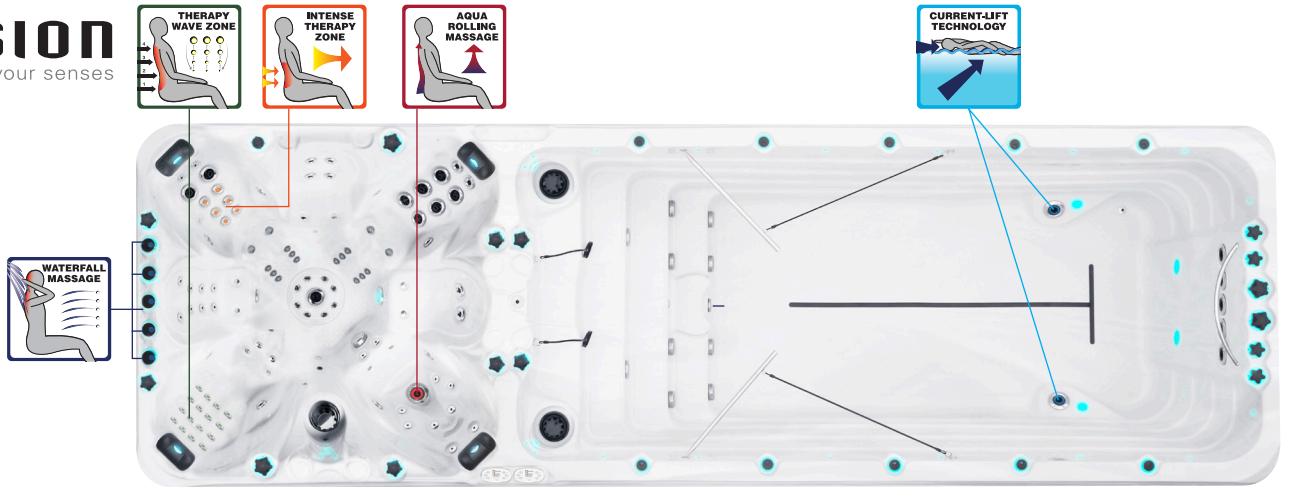

# VITALITY DEEP

### SPECIFICATIONS/GENERAL

Dimensions L x W x H.....	708 x 225 x 155 cm
Number of Seats.....	8
Capacity in Liter.....	15000
Dry Weight in kg.....	1750
Full Weight in kg.....	16750
Shell Material.....	Aristech® Acrylic with Vinylester and Polyester
Synthetic Maintenance Free Cabinet.....	Standard
Removable Side Panels.....	8
Durable Support System.....	Synthetic
Everlast™ Full Floor Support Material.....	Polyester
High Density Urethane Insulation.....	Standard
Cup Holders.....	8

### WATER SYSTEM

Total jets.....	70
Air Injector Jets.....	??
Air Control Valve.....	??
Filters / Surface.....	(2) 50 Square Feet
Top Access Skim Filter.....	High-Volume Vortex Skimmer
Floor Drain.....	1
External Drain.....	1
Hi Flow Suctions.....	4
Water Diverter Valve.....	??
6" Aqua Rolling Massage Jet.....	1
5" Massage Jets, Directional, Rotational and Pulsational.....	??
3" Directional Jets.....	??
2" Directional Jets.....	??
Ozone Jets.....	1

### SPECIAL FEATURES

Soft Air Massage System.....	Standard
Molded Headrest Soft Pillows with LED Light.....	4
StarBrite Interior LED Light System.....	Standard
Exterior Corner LED Lighting.....	Standard
Aromatherapy System.....	Standard
Ozone Sanitation System.....	Standard
UV Synergy System.....	Standard
Ultra Efficient Dual-Wrap Cabinet Insulation.....	Standard
5/4 Ultra Efficient Walk-On Cover.....	Optional