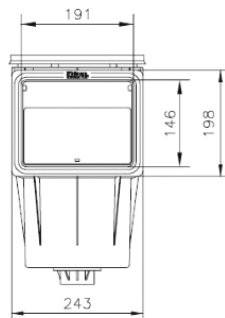

Dims	A	A1	B	C	C3	D2	E1	L	N
mm	483.8	14.5	250.3	634	117.4	142.5	539.1	38	249.2

# Skimmer - Kripsol®

Skimmer dimension - small track

Skimmer dimension - wide track

KRIPSOL® SKIMMER

Description	Concrete Item	Vinyl Item	Vinyl with Insert Item
Skimmer SKS Small Track Concrete Kripsol®	060110100000	-	-
Skimmer SKSL Small Track Vinyl Kripsol®	-	060110200000	-
Skimmer SKSLI Small Track Vinyl With Insert	-	-	060110300000
Skimmer SKA Wide Track Concrete Kripsol®	060111100000	-	-
Skimmer SKAL Wide Track Vinyl Kripsol®	-	060111200000	-
Skimmer SKALI Wide Track Vinyl With Insert	-	-	060111300000