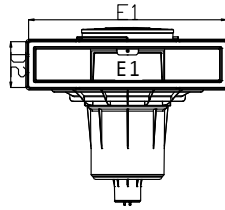

# Mirror Skimmer - Cofies

It is recommended that you use a water level regulator with a mirror pool skimmer. Item: 3150

MIRROR SKIMMER COFIES

Description	Vinyl Item
Large mouth mirror pool skimmer	3139
Light grey large mouth mirror pool skimmer	3139LG

Dims	A	A1	B	C	C3	D2	E1	L	N
mm	483.8	14.5	250.3	634	117.4	142.5	539.1	38	249.2

# Skimmer - Kripsol®

Skimmer dimension - small track

Skimmer dimension - wide track

KRIPSOL® SKIMMER

Description	Concrete Item	Vinyl Item	Vinyl with Insert Item
Skimmer SKS Small Track Concrete Kripsol®	060110100000	-	-
Skimmer SKSL Small Track Vinyl Kripsol®	-	060110200000	-
Skimmer SKSLI Small Track Vinyl With Insert	-	-	060110300000
Skimmer SKA Wide Track Concrete Kripsol®	060111100000	-	-
Skimmer SKAL Wide Track Vinyl Kripsol®	-	060111200000	-
Skimmer SKALI Wide Track Vinyl With Insert	-	-	060111300000