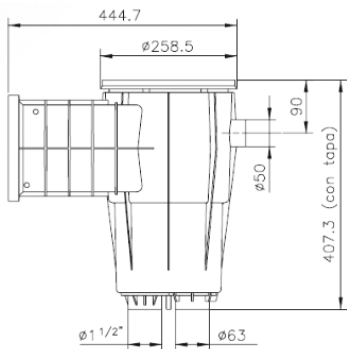

# Mirror Skimmer - Cofies

It is recommended that you use a water level regulator with a mirror pool skimmer. Item: 3150

MIRROR SKIMMER COFIES

Description	Vinyl Item
Large mouth mirror pool skimmer	3139
Light grey large mouth mirror pool skimmer	3139LG

Dims	A	A1	B	C	C3	D2	E1	L	N
mm	483.8	14.5	250.3	634	117.4	142.5	539.1	38	249.2

# Skimmer - Kripsol®

Skimmer dimension - small track

Skimmer dimension - wide track

KRIPSOL® SKIMMER

Description	Concrete Item	Vinyl Item	Vinyl with Insert Item
Skimmer SKS Small Track Concrete Kripsol®	060110100000	-	-
Skimmer SKSL Small Track Vinyl Kripsol®	-	060110200000	-
Skimmer SKSLI Small Track Vinyl With Insert	-	-	060110300000
Skimmer SKA Wide Track Concrete Kripsol®	060111100000	-	-
Skimmer SKAL Wide Track Vinyl Kripsol®	-	060111200000	-
Skimmer SKALI Wide Track Vinyl With Insert	-	-	060111300000