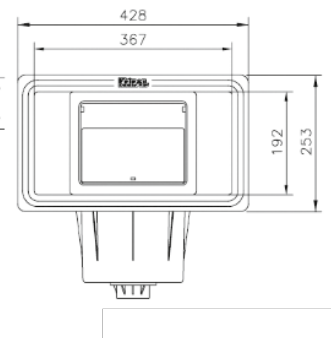

# Mirror Skimmer - Cofies

It is recommended that you use a water level regulator with a mirror pool skimmer. Item: 3150

MIRROR SKIMMER COFIES

Description	Vinyl Item
Large mouth mirror pool skimmer	3139
Light grey large mouth mirror pool skimmer	3139LG

Dims	A	A1	B	C	C3	D2	E1	L	N
mm	483.8	14.5	250.3	634	117.4	142.5	539.1	38	249.2

# Skimmer - Kripsol®

Skimmer dimension - small track

Skimmer dimension - wide track

KRIPSOL® SKIMMER

Description	Concrete Item	Vinyl Item	Vinyl with Insert Item
Skimmer SKS Small Track Concrete Kripsol®	060110100000	-	-
Skimmer SKSL Small Track Vinyl Kripsol®	-	060110200000	-
Skimmer SKSLI Small Track Vinyl With Insert	-	-	060110300000
Skimmer SKA Wide Track Concrete Kripsol®	060111100000	-	-
Skimmer SKAL Wide Track Vinyl Kripsol®	-	060111200000	-
Skimmer SKALI Wide Track Vinyl With Insert	-	-	060111300000