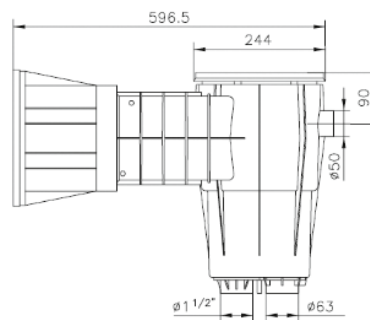

# Mirror Skimmer - Cofies

It is recommended that you use a water level regulator with a mirror pool skimmer. Item: 3150

MIRROR SKIMMER COFIES

Description	Vinyl Item
Large mouth mirror pool skimmer	3139
Light grey large mouth mirror pool skimmer	3139LG

Dims	A	A1	B	C	C3	D2	E1	L	N
mm	483.8	14.5	250.3	634	117.4	142.5	539.1	38	249.2

# Skimmer - Kripsol®

Skimmer dimension - small track

Skimmer dimension - wide track

KRIPSOL® SKIMMER

Description	Concrete Item	Vinyl Item	Vinyl with Insert Item
Skimmer SKS Small Track Concrete Kripsol®	060110100000	-	-
Skimmer SKSL Small Track Vinyl Kripsol®	-	060110200000	-
Skimmer SKSLI Small Track Vinyl With Insert	-	-	060110300000
Skimmer SKA Wide Track Concrete Kripsol®	060111100000	-	-
Skimmer SKAL Wide Track Vinyl Kripsol®	-	060111200000	-
Skimmer SKALI Wide Track Vinyl With Insert	-	-	060111300000