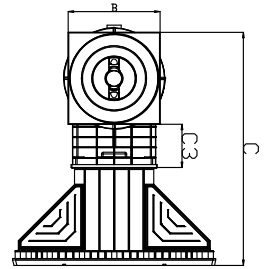

# Mirror Skimmer - Cofies

It is recommended that you use a water level regulator with a mirror pool skimmer. Item: 3150

MIRROR SKIMMER COFIES

Description	Vinyl Item
Large mouth mirror pool skimmer	3139
Light grey large mouth mirror pool skimmer	3139LG

Dims	A	A1	B	C	C3	D2	E1	L	N
mm	483.8	14.5	250.3	634	117.4	142.5	539.1	38	249.2

# Skimmer - Kripsol®

Skimmer dimension - small track

Skimmer dimension - wide track

KRIPSOL® SKIMMER

Description	Concrete Item	Vinyl Item	Vinyl with Insert Item
Skimmer SKS Small Track Concrete Kripsol®	060110100000	-	-
Skimmer SKSL Small Track Vinyl Kripsol®	-	060110200000	-
Skimmer SKSLI Small Track Vinyl With Insert	-	-	060110300000
Skimmer SKA Wide Track Concrete Kripsol®	060111100000	-	-
Skimmer SKAL Wide Track Vinyl Kripsol®	-	060111200000	-
Skimmer SKALI Wide Track Vinyl With Insert	-	-	060111300000