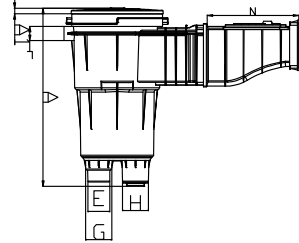

# Mirror Skimmer - Cofies

It is recommended that you use a water level regulator with a mirror pool skimmer. Item: 3150

MIRROR SKIMMER COFIES

Description	Vinyl Item
Large mouth mirror pool skimmer	3139
Light grey large mouth mirror pool skimmer	3139LG

Dims	A	A1	B	C	C3	D2	E1	L	N
mm	483.8	14.5	250.3	634	117.4	142.5	539.1	38	249.2

# Skimmer - Kripsol®

Skimmer dimension - small track

Skimmer dimension - wide track

KRIPSOL® SKIMMER

Description	Concrete Item	Vinyl Item	Vinyl with Insert Item
Skimmer SKS Small Track Concrete Kripsol®	060110100000	-	-
Skimmer SKSL Small Track Vinyl Kripsol®	-	060110200000	-
Skimmer SKSLI Small Track Vinyl With Insert	-	-	060110300000
Skimmer SKA Wide Track Concrete Kripsol®	060111100000	-	-
Skimmer SKAL Wide Track Vinyl Kripsol®	-	060111200000	-
Skimmer SKALI Wide Track Vinyl With Insert	-	-	060111300000