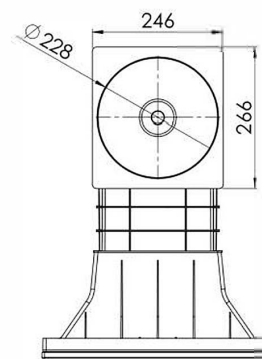

Dimensions for the concrete-liner version

PARTS TO
BE SEALED

SKIMMER A400 WHITE DESIGN

Choose your white skimmer according to the type of structure.

CODE	SKIMMER A400 WHITE DESIGN
92086	Concrete
92286	Concrete / Shell / Concrete-liner
92386	Panel liner