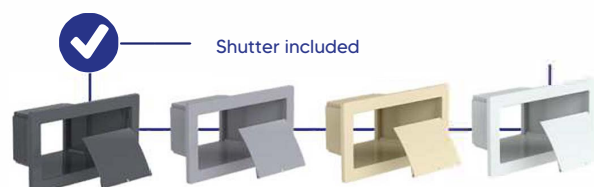

CHOICE OF COLOURS

WITH CLIP-ON OVERLAY

Add a clip-on coloured overlay to your A400 design skimmer order. This overlay clips easily onto the existing skimmer (except from the concrete version), to change the colour without having to dismantle the installation.

CODE	CLIP-ON OVERLAY A400	COLOUR
63168	Overlay A400 Design	
63168A	Overlay A400 Design	
63168G	Overlay A400 Design	
631685	Overlay A400 Design	

AVAILABLE IN
RENOVATION KIT (p.39)

OR

COLOURED SKIMMER

Choose your skimmer according to the type of structure and the desired tinted colour.

CODE	COLOUR SKIMMER A400	COLOUR
92286A	Concrete/Shell/Concrete-Liner	
92386A	Panel liner	
92286G	Concrete/Shell/Concrete-Liner	
92386G	Panel liner	
922865	Concrete/Shell/Concrete-Liner	
923865	Panel liner	
92286B	Concrete/Shell/Concrete-Liner	
923868	Panel liner