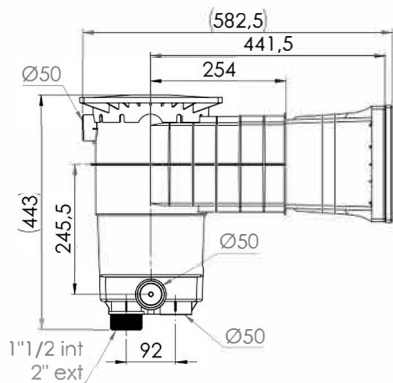

Dimensions for the concrete-liner version

PARTS TO
BE SEALED

SKIMMER A400 WHITE DESIGN

Choose your white skimmer according to the type of structure.

CODE	SKIMMER A400 WHITE DESIGN
92086	Concrete
92286	Concrete / Shell / Concrete-liner
92386	Panel liner