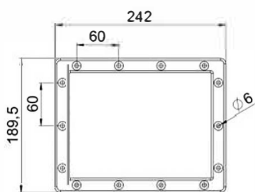

RENOVATION KIT

2 YEAR
GUARANTEE*

NEW!

A complete kit for the renovation of skimmer from A200 to A800 DESIGN.
NEW: Personalize the A400 renovation kit with a cover!

- Also available for skimfilters and twinfilters
- Available in 4 colours from A400 to A800
- 1 single complete reference ready for use

- Customization of the renovation design kit

PARTS TO
BE SEALED

RENOVATION KIT WITH CLIP OVERLAY

NEW!

AVAILABLE FOR A400 DESIGN ONLY

VOILE INCLU

COMPOSITION

- 2 gasket
- Screws
- Counter-flange
- Clip-on overlay
- Shutter

RENOVATION KIT WITH HUBCAP

AVAILABLE FOR A200 TO A800

COMPOSITION

- 2 gasket
- Screws
- Counter-flange
- Hubcap

A200