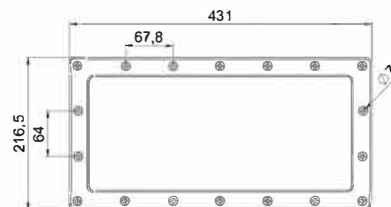

RENOVATION KIT

2 YEAR
GUARANTEE*

NEW!

A complete kit for the renovation of skimmer from A200 to A800 DESIGN.
NEW: Personalize the A400 renovation kit with a cover!

- Also available for skimfilters and twinfilters
- Available in 4 colours from A400 to A800
- 1 single complete reference ready for use

- Customization of the renovation design kit

PARTS TO
BE SEALED

RENOVATION KIT WITH CLIP OVERLAY

NEW!

AVAILABLE FOR A400 DESIGN ONLY

VOILE INCLU

COMPOSITION

- 2 gasket
- Screws
- Counter-flange
- Clip-on overlay
- Shutter

RENOVATION KIT WITH HUBCAP

AVAILABLE FOR A200 TO A800

COMPOSITION

- 2 gasket
- Screws
- Counter-flange
- Hubcap

A400