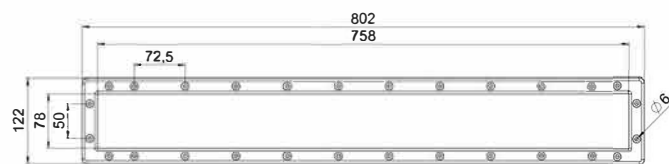

RENOVATION KIT

2 YEAR
GUARANTEE*

NEW!

A complete kit for the renovation of skimmer from A200 to A800 DESIGN.
NEW: Personalize the A400 renovation kit with a cover!

- Also available for skimfilters and twinfilters
- Available in 4 colours from A400 to A800
- 1 single complete reference ready for use

- Customization of the renovation design kit

PARTS TO
BE SEALED

RENOVATION KIT WITH CLIP OVERLAY

NEW!

AVAILABLE FOR A400 DESIGN ONLY

VOILE INCLU

COMPOSITION

- 2 gasket
- Screws
- Counter-flange
- Clip-on overlay
- Shutter

RENOVATION KIT WITH HUBCAP

AVAILABLE FOR A200 TO A800

COMPOSITION

- 2 gasket
- Screws
- Counter-flange
- Hubcap

A800