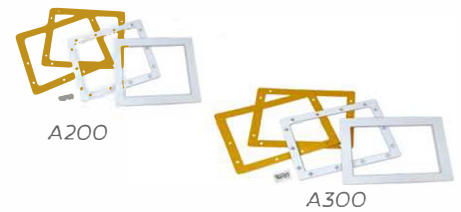

RENOVATION KIT WITH HUBCAP

- 2 gaskets
- Screws
- Counter-flange
- Hubcap

CODE	RENOVATION KIT WITH HUBCAP DESIGN	COLOUR
60664	A200 design skimmer Renovation Kit	
62547	A300 design skimmer Renovation Kit