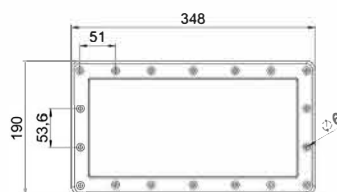

RENOVATION KIT

2 YEAR
GUARANTEE*

NEW!

A complete kit for the renovation of skimmer from A200 to A800 DESIGN.
NEW: Personalize the A400 renovation kit with a cover!

- Also available for skimfilters and twinfilters
- Available in 4 colours from A400 to A800
- 1 single complete reference ready for use

- Customization of the renovation design kit

PARTS TO
BE SEALED

RENOVATION KIT WITH CLIP OVERLAY

NEW!

AVAILABLE FOR A400 DESIGN ONLY

VOILE INCLU

COMPOSITION

- 2 gasket
- Screws
- Counter-flange
- Clip-on overlay
- Shutter

RENOVATION KIT WITH HUBCAP

AVAILABLE FOR A200 TO A800

COMPOSITION

- 2 gasket
- Screws
- Counter-flange
- Hubcap

A300