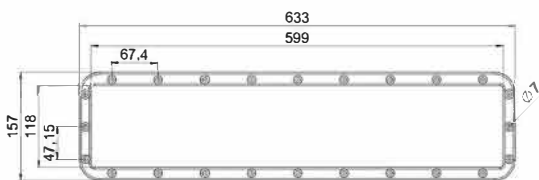

RENOVATION KIT

2 YEAR
GUARANTEE*

NEW!

A complete kit for the renovation of skimmer from A200 to A800 DESIGN.
NEW: Personalize the A400 renovation kit with a cover!

- Also available for skimfilters and twinfilters
- Available in 4 colours from A400 to A800
- 1 single complete reference ready for use

- Customization of the renovation design kit

PARTS TO
BE SEALED

RENOVATION KIT WITH CLIP OVERLAY

NEW!

AVAILABLE FOR A400 DESIGN ONLY

VOILE INCLU

COMPOSITION

- 2 gasket
- Screws
- Counter-flange
- Clip-on overlay
- Shutter

RENOVATION KIT WITH HUBCAP

AVAILABLE FOR A200 TO A800

COMPOSITION

- 2 gasket
- Screws
- Counter-flange
- Hubcap

A600