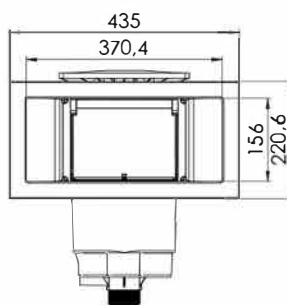

Dimensions for the concrete-liner version

PARTS TO
BE SEALED

SKIMMER A400 WHITE DESIGN

Choose your white skimmer according to the type of structure.

CODE	SKIMMER A400 WHITE DESIGN
92086	Concrete
92286	Concrete / Shell / Concrete-liner
92386	Panel liner