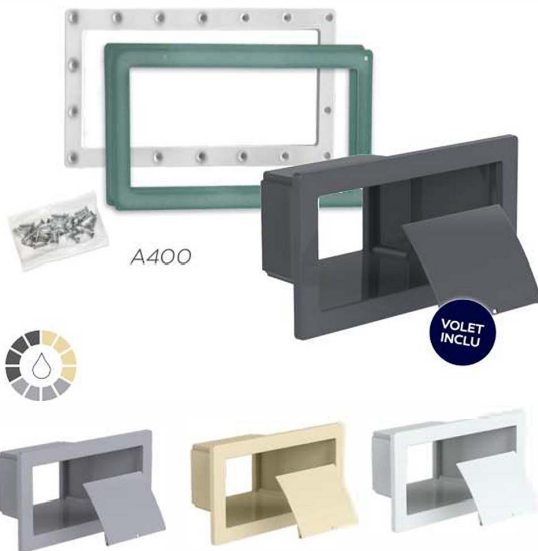

- Customization of the renovation design kit

PARTS TO
BE SEALED

RENOVATION KIT WITH CLIP OVERLAY

NEW!

AVAILABLE FOR A400 DESIGN ONLY

VOILE INCLU

COMPOSITION

- 2 gasket
- Screws
- Counter-flange
- Clip-on overlay
- Shutter

RENOVATION KIT WITH HUBCAP

AVAILABLE FOR A200 TO A800

COMPOSITION

- 2 gasket
- Screws
- Counter-flange
- Hubcap

A200

A300

A400

A600