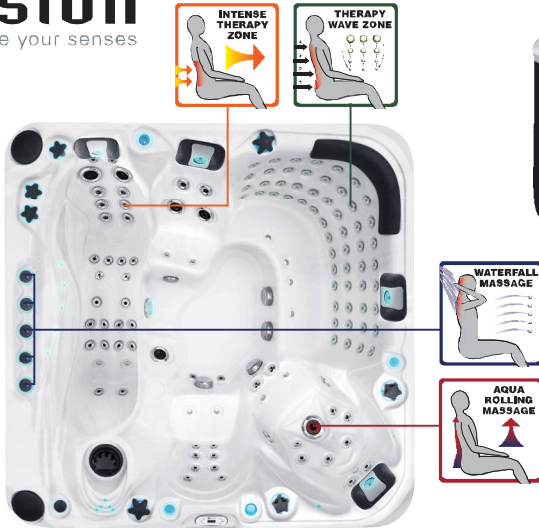

EXHILARATE MW

PASSION SPAS EXCLUSIVE COLLECTION

passion
SPAS | love your senses

SPECIFICATIONS/GENERAL

Dimensions LxW x H.....	230 x 230 x 91 cm
Number of Seats.....	5
Number of Loungers.....	1
Capacity in Liters.....	1580
Dry Weight in kg.....	400
Full Weight in kg.....	2100
Shell Material.....	Aristech® Acrylic with Vinylester and Polyester
Synthetic Maintenance Free Cabinet.....	Standard
Removable Side Panels.....	4
Cabinet Material.....	Synthetic
Durable Support System.....	Synthetic
Everlast™ Full Floor Support Material.....	Polyester
High Density Urethane Insulation.....	Standard
Cup Holders.....	4

WATER SYSTEM

Total jets.....	132
Water Jets, Stainless Steel.....	120
Air Injector Jets.....	12
Air Control Valve.....	4
Filters / Surface.....	(1) 50 Square Feet
Top Access Skim Filter.....	High-Volume Vortex Skimmer
Floor Drain.....	1
External Drain.....	1
Hi Flow Suctions.....	6
Water Diverter Valve.....	1
6" Aqua Rolling Massage Jet.....	1
5" Massage Jets, Directional, Rotational and Pulsational.....	4
3" Directional Jets.....	10
2" Directional Jets.....	96
Ozone Jets.....	2

SPECIAL FEATURES

Soft Air Massage System.....	Standard
Molded Headrest Soft Pillows with LED Light.....	4
StarBrite Interior LED Light System.....	Standard
Audio System with iPOD docking station, 2 built-in speakers...Standard	
Water Fall Massage.....	Standard
Cascade Creek Water Fall.....	1
Exterior Corner LED Lighting.....	2
Aromatherapy System.....	Standard
Ozone Sanitation System.....	Standard
Synergy Water Maintenance System.....	Standard
Ultra Efficient Dual-Wrap Cabinet Insulation.....	Standard
5/4 Ultra Efficient Walk-On Cover.....	Standard
Wifi Ready.....	Standard

Voltage.....	220 V
Amperage.....	50 A
Full Flow Electric Heater.....	5,5 kW
Control System.....	Balboa BP600
Light (18 x Multi Color LED).....	Standard
Electronic Topside Control.....	Balboa TP800